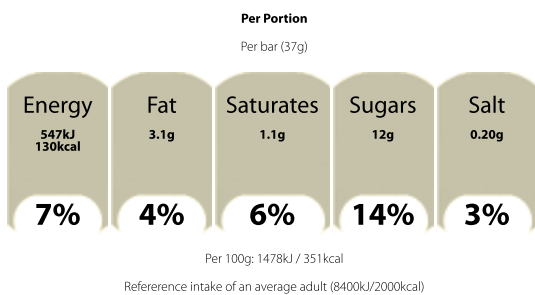

per 100g	Per 37g bar
Energy (kcal)	351	130
Fat (g)	8.3	3.1
of which saturates (g)	3	1.1
Carbohydrate (g)	67	25
of which sugars (g)	33	12
Fibre (g)	3.8	1.4
Protein (g)	4.2	1.6
Salt (g)	0.55	0.2
Thiamin (B1) (mg)	0.75	0.28
Riboflavin (B2) (mg)	0.95	0.35
Niacin (mg)	10.9	4
Vitamin B6 (mg)	0.95	0.35
Folic Acid (µg)	136	50
Vitamin B12 (µg)	1.7	0.63
Calcium (mg)	544	200
Iron (mg)	6.4	2.4

Front of Pack Nutrition

Product Description