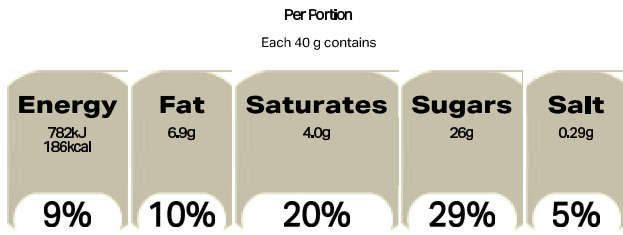

Front of Pack Nutrition

% reference intake of an average adult (8400 kJ / 2000 kcal)

Per 100g/ml

Per 100 g

Reference Intake Statement

Reference Intake Statement - % reference intake of an average adult (8400 kJ / 2000 kcal)

Product Description

Brand

Cadbury

Features

Suitable for vegetarians

Standardised Brand

Brand - Cadbury

Regulated Product Name

Milk chocolate with golden honeycombed centre (38 %).

Marketing

Company Name

Mondelez UK / Mondelez Ireland

Company Address

Mondelez UK,
PO Box 7008,
Birmingham,
B30 2PT.

Mondelez Ireland,
Malahide Road,
Coolock,
Dublin 5.

Third Party Logos

- Green Dot

Manufacturer Marketing

By Appointment to H.M. The Queen Cocoa and Chocolate Manufacturers Cadbury UK Ltd., Bournville.

Other Information

Made under licence from Cadbury UK Ltd.

2