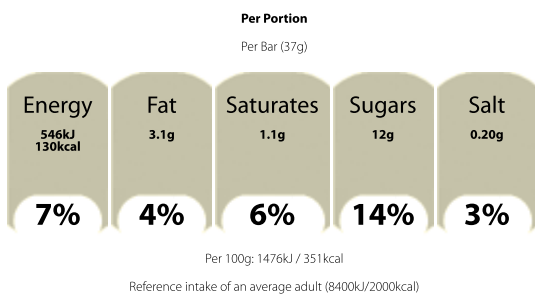

Allergen Tag Text

For allergens see ingredients highlighted in bold.

Allergy Text

May contain Nuts.

Nutrition

Per 100g

Per 37g bar

1

	Per 100g	Per 37g bar
Energy	1476kJ	546kJ
	351kcal	130kcal
Fat	8.3g	3.1g
of which saturates	3g	1.1g
Carbohydrate	67g	25g
of which are sugars	33g	12g
Fibre	3.8g	1.4g
Protein	4.1g	1.5g
Salt	0.55g	0.20g
Vitamins:	(% NRV)	(% NRV)
Thiamin (B1)	0.75mg (68)	0.28mg (25)
Riboflavin (B2)	0.95mg (68)	0.35mg (25)
Niacin (B3)	10.9mg (68)	4.0mg (25)
Vitamin B6	0.95mg (68)	0.35mg (25)
Folic Acid (B9)	136µg (68)	50.0µg (25)
Vitamin B12	1.7µg (68)	0.63µg (25)
Minerals:		
Calcium	544mg (68)	200mg (25)
Iron	6.4mg (46)	2.4mg (17)
(%NRV)=% Nutrient Reference Value		

Calculated Nutrition

	per 100g	Per 37g bar
Energy (kJ)	1476	546

	per 100g	Per 37g bar
Energy (kcal)	351	130
Fat (g)	8.3	3.1
of which saturates (g)	3	1.1
Carbohydrate (g)	67	25
of which sugars (g)	33	12
Fibre (g)	3.8	1.4
Protein (g)	4.1	1.5
Salt (g)	0.55	0.2
Thiamin (B1) (mg)	0.75	0.28
Riboflavin (B2) (mg)	0.95	0.35
Niacin (mg)	10.9	4
Vitamin B6 (mg)	0.95	0.35
Folic Acid (µg)	136	50
Vitamin B12 (µg)	1.7	0.63
Calcium (mg)	544	200
Iron (mg)	6.4	2.4

Front of Pack Nutrition

Product Description

Alternative Description

Promotional Description - Kellogg's Nutri-Grain Bars Apple PMP 25 x 37g

Brand

Kellogg's

Features

Must stock
Suitable for vegetarians