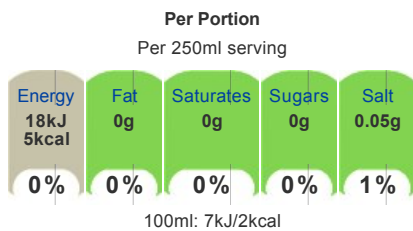

Components

Ingredients

Deep RiverRock Sparkling Water 99.6%
Natural Citrus Flavouring with other Natural Flavourings
Acid (Citric Acid)
Preservatives (Potassium Sorbate, Sodium Benzoate)
Sweeteners (Sucralose, Acesulfame K)

Nutrition

	100ml of finished beverage
Energy	7
Energy	2
Fat	0
of which Saturates	0
Carbohydrate	0
of which Sugars	0
Fibre	0
Protein	0
Salt	0.02

Calculated Nutrition

	per 100ml
Energy (kJ)	7
Energy (kcal)	2
Fat (g)	0
of which saturates (g)	0
Carbohydrate (g)	0
of which sugars (g)	0
Fibre (g)	0
Protein (g)	0
Salt (g)	0.02

Front of Pack Nutrition

Reference intake of an average adult (8400kJ/2000kcal)

Product Description

Brand

Deep RiverRock

Features

No calories
Contains natural flavours and no artificial colours

Standardised Brand

Brand - Deep RiverRock

Regulated Product Name

No Calorie Flavoured Sparkling Water Drink with Sweeteners